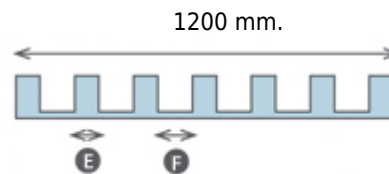

Freezer Spacer SC1210-131010 (1200x1000x50 mm.)

Vista **Frontal**

- A 33 mm.
- B 33 mm.
- C 35 mm.

Vista **Lateral**

- E 40 mm.
- F 40 mm.

3,36 kg

2000

1000 Kg

HDPE

-40/60°

30 mm.

80

2080

Negre