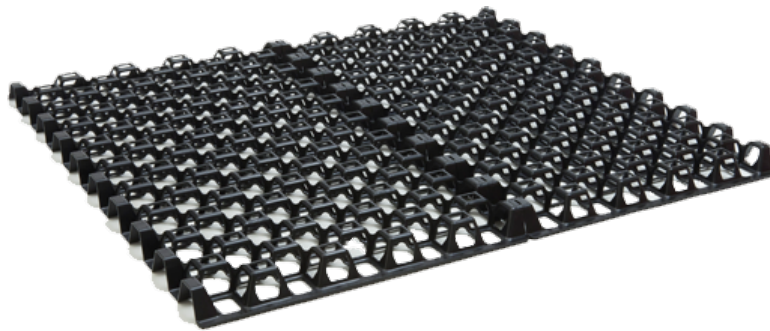

Freezer Spacer SC1210-131010 (1200x1000x50 mm.)

Vista **Frontal**

- A 33 mm.
- B 33 mm.
- C 35 mm.

Vista **Lateral**

- E 40 mm.
- F 40 mm.

3,36 kg

2000

1000 Kg

HDPE

-40/60°

30 mm.

80

2080

Negre