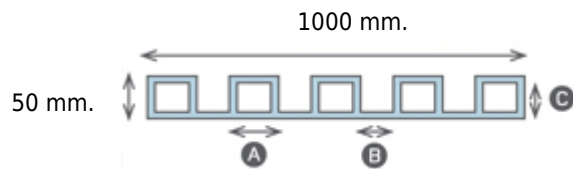

Freezer Spacer SC1210-131010 (1200x1000x50 mm.)

Vista **Frontal**

- A 33 mm.
- B 33 mm.
- C 35 mm.

Vista **Lateral**

- E 40 mm.
- F 40 mm.

3,36 kg

2000

1000 Kg

HDPE

-40/60°

30 mm.

80

2080

Negre