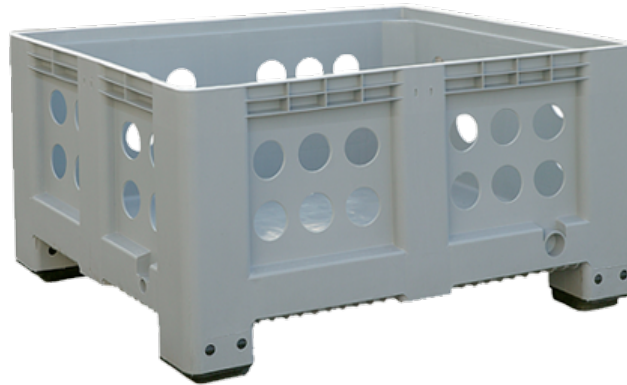

Contenedor de Plástico BB121058124-047040 (1200x1000x580mm)