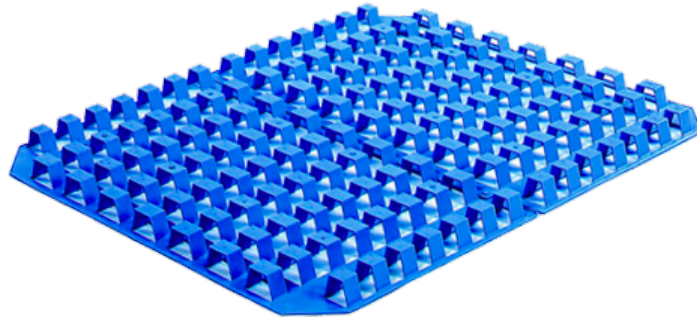

HDPE

-40/60°

30 mm.

80

2080

Negro

Freezer Spacer SC1210-101030 (1200x1000x50 mm.)

Vista **Frontal**