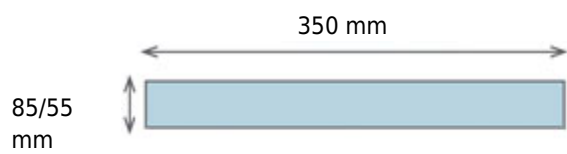

Vista **Frontal**