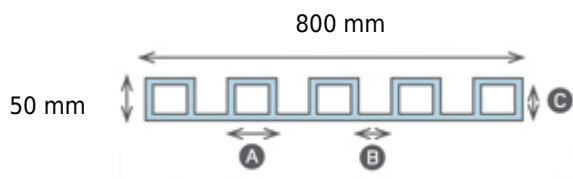

Freezer Spacer SC1208-131010 (1200x800x50 mm.)

Vista **Frontal**

Vista **Lateral**

A 33

B 33

C 35

E 40

F 40