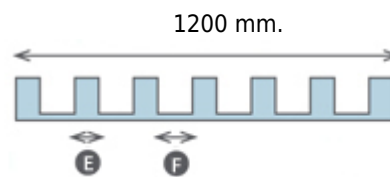

- A 33 mm.
- B 33 mm.
- C 35 mm.

Vista **Lateral**