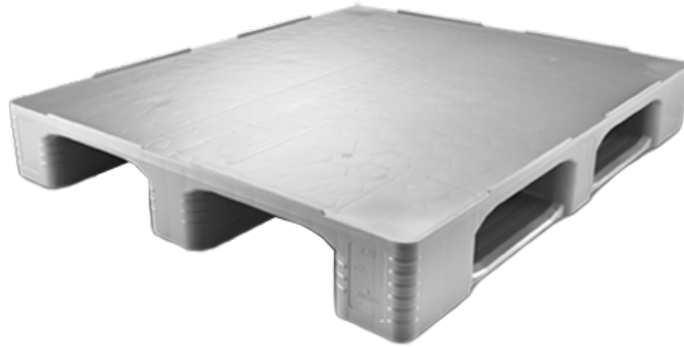

Palet de Plástico 1210HIG13-07099040 (1200x1000x160 mm)