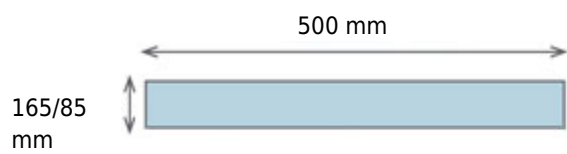

Vista **Frontal**

Vista **Lateral**

1,12 kg

150

625x500x165/85

4950

530x430x145/80
mm

33 Lt