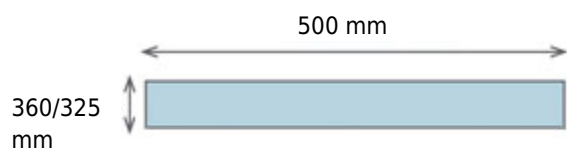

Vista **Frontal**