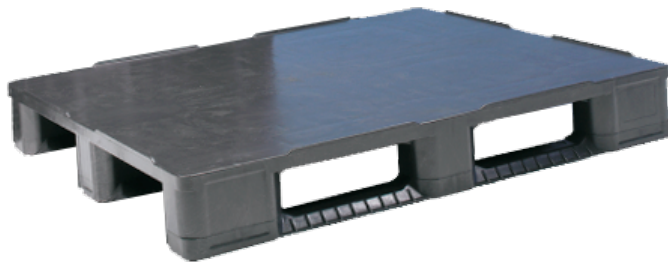

Palet de Plástico 1210H13-07057010 (1200x1000x160mm.)