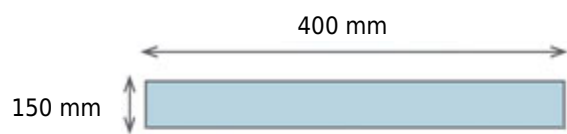

Vista **Frontal**