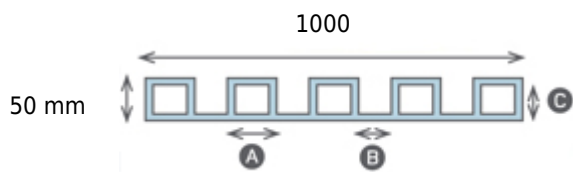

HDPE

-40/60°

30 mm.

80

2080

Negro

Freezer Spacer SC1210-101030 (1200x1000x50 mm.)

Vista **Frontal**