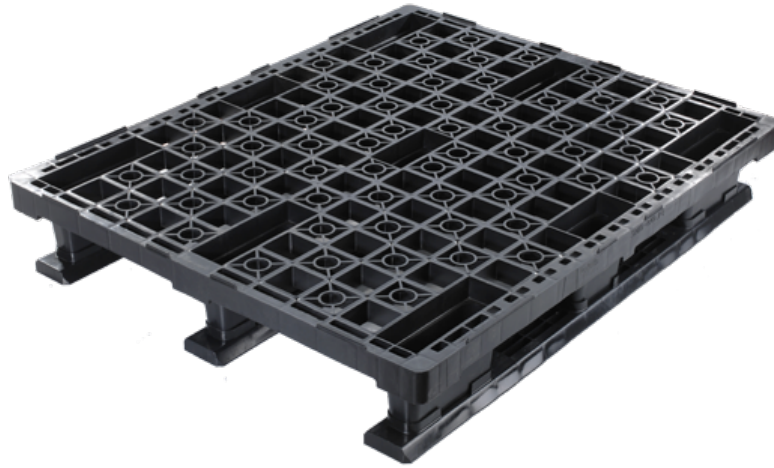

Palet de Plástico 1210L03-07015010 (1200x1000x187 mm)