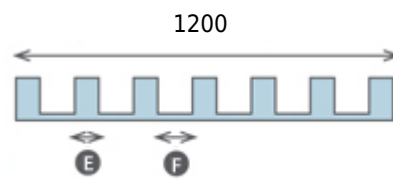

Vista **Lateral**