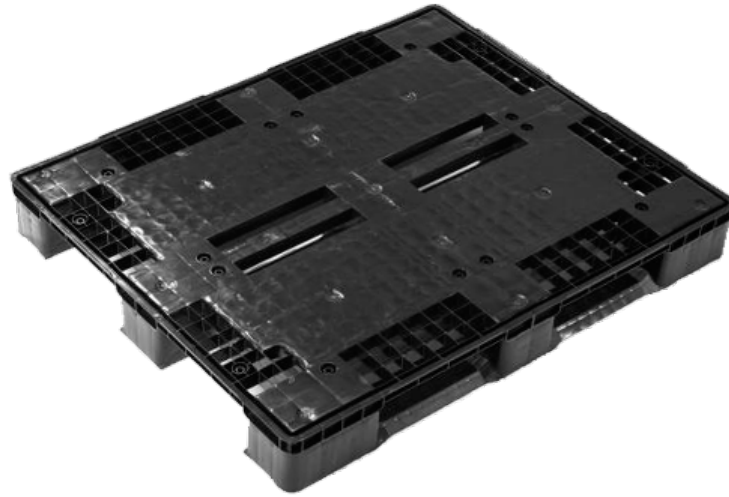

Palet de Plástico 1210H13-07015010 (1200x1000x160 mm)