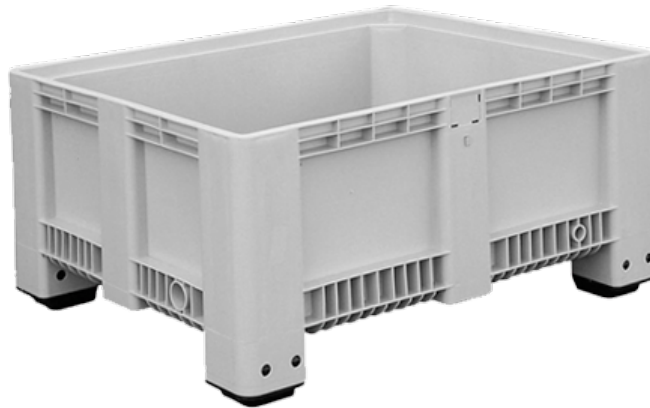

Contenedor de Plástico BB121058114-047040 (1200x1000x580 mm)