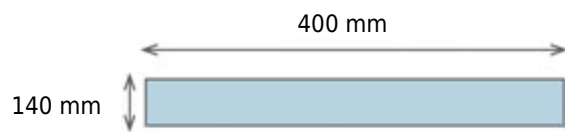

Vista **Frontal**