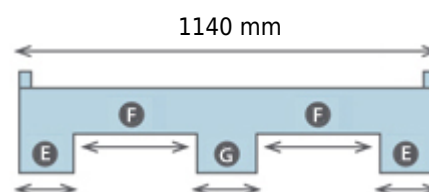

Plastic Pallets 1140H03-07083012 (1140x1140x170 mm)

View **Frontal**

- A 210 mm
- B 285 mm
- C 150 mm
- D 120 mm

View **Lateral**

- E 210 mm
- F 285 mm
- G 150 mm

22.3 Kg

7500 Kg

2000 Kg

1250 Kg

Mix PE/PP Recycled

-20/40°C

0 - 7 mm

15

330

Black

15/09/2025 V.5.1