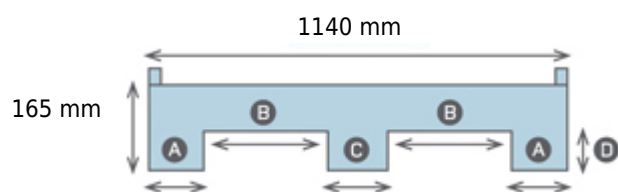

Plastic Pallets 1140H03-07083012 (1140x1140x170 mm)

View **Frontal**

- A 210 mm
- B 285 mm
- C 150 mm
- D 120 mm

View **Lateral**

- E 210 mm
- F 285 mm
- G 150 mm

22.3 Kg

7500 Kg

2000 Kg

1250 Kg

Mix PE/PP Recycled

-20/40°C

0 - 7 mm

15

330

Black

15/09/2025 V.5.1